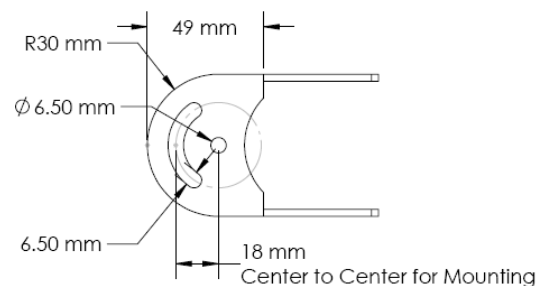

Features

- ▶ DMX Controllable
- ▶ DMX Address and color settings stored in internal memory
- ▶ Adjustable zoom and focus
- ▶ 16-27° beam angle
- ▶ Accepts 19mm steel or glass gobo (up to 2mm thick)
- ▶ Warm White (90+ CRI) or Cool White LED
- ▶ 9 Watt LED
- ▶ Class 2, low-voltage 12-24VDC input (DO NOT HOT PLUG)
- ▶ Enhanced sealing around lens and cable gland to improve water resistance
- ▶ Rated IP65 for permanent outdoor installation
- ▶ Locking mount
- ▶ Waterproof connector for use with Gantom Pro Cable System
- ▶ Available in black or silver finish

Male Pro Cable Branch Connector

Technical Specifications

Source

LED model	Cree Xlamp XP-L
-----------	-----------------

LED Color

Warm White	3000K (90+ CRI)
Cool White	6500K

Electrical

Voltage range	12-24VDC DO NOT HOT PLUG
Wattage	9.6W max
Dimming Compatability	DMX
Connector	Gantom Pro Cable Connector

Physical

Materials	Machined aluminum
finish options	black, silver
IP rating	IP65 - for outdoor install
Weight	522 grams (18.4 oz)

Optical

LED	Beam / Field Angle	1m Illuminance	2m Illuminance	3m Illuminance	4m Illuminance
Warm White	16°	2034 lx (188 fc)	553 lx (51 fc)	254 lx (24 fc)	150 lx (14 fc)
Warm White	27°	1031 lx (96 fc)	258 lx (24 fc)	115 lx (11 fc)	64 lx (6 fc)
Cool White	16°	2430 lx (226 fc)	690 lx (64 fc)	300 lx (28 fc)	196 lx (18 fc)
Cool White	27°	1200 lx (111 fc)	305 lx (28 fc)	142 lx (13 fc)	84 lx (8 fc)

Distance to Projection Surface	1m (3.3 ft)	2m (6.6 ft)	3m (9.8 ft)
Beam Diameter (16°)	0.28m (.9 ft)	0.56m (1.8 ft)	0.84m (2.7 ft)
Beam Diameter (27°)	0.48m (2.5 ft)	.96m (5 ft)	1.44m (7.6 ft)

Available Accessories