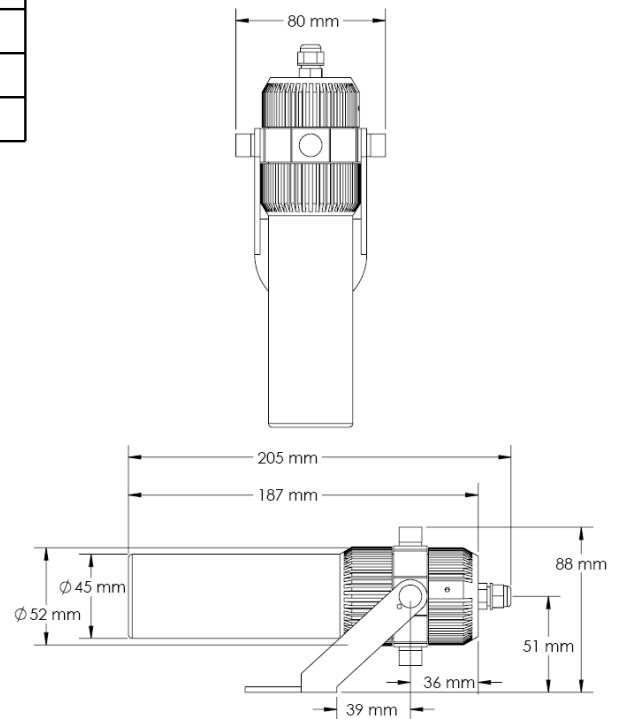

Features

- ▶ DMX Controllable
- ▶ DMX Address and color settings stored in internal memory
- ▶ Adjustable zoom and focus
- ▶ 16-27° beam angle
- ▶ Accepts 19mm steel or glass gobo (up to 2mm thick)
- ▶ Warm White (90+ CRI) or Cool White LED
- ▶ 9 Watt LED
- ▶ Class 2, low-voltage 12-24VDC input (DO NOT HOT PLUG)
- ▶ Enhanced sealing around lens and cable gland to improve water resistance
- ▶ Rated IP65 for permanent outdoor installation
- ▶ Locking mount
- ▶ Waterproof connector for use with Gantom Pro Cable System
- ▶ Available in black or silver finish

Male Pro Cable Branch Connector

Technical Specifications

Source

LED model	Cree Xlamp XP-L
-----------	-----------------

LED Color

Warm White	3000K (90+ CRI)
Cool White	6500K

Electrical

Voltage range	12-24VDC DO NOT HOT PLUG
Wattage	9.6W max
Dimming Compatability	DMX
Connector	Gantom Pro Cable Connector

Physical

Materials	Machined aluminum
finish options	black, silver
IP rating	IP65 - for outdoor install
Weight	522 grams (18.4 oz)

Optical

LED	Beam / Field Angle	1m Illuminance	2m Illuminance	3m Illuminance	4m Illuminance
Warm White	16°	2034 lx (188 fc)	553 lx (51 fc)	254 lx (24 fc)	150 lx (14 fc)
Warm White	27°	1031 lx (96 fc)	258 lx (24 fc)	115 lx (11 fc)	64 lx (6 fc)
Cool White	16°	2430 lx (226 fc)	690 lx (64 fc)	300 lx (28 fc)	196 lx (18 fc)
Cool White	27°	1200 lx (111 fc)	305 lx (28 fc)	142 lx (13 fc)	84 lx (8 fc)

Distance to Projection Surface	1m (3.3 ft)	2m (6.6 ft)	3m (9.8 ft)
Beam Diameter (16°)	0.28m (.9 ft)	0.56m (1.8 ft)	0.84m (2.7 ft)
Beam Diameter (27°)	0.48m (2.5 ft)	.96m (5 ft)	1.44m (7.6 ft)

Available Accessories