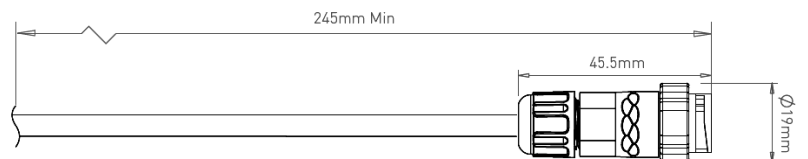

Features

- ▶ DMX Controllable
- ▶ DMX Address and color settings stored in internal memory
- ▶ Adjustable zoom and focus
- ▶ 16-27° beam angle
- ▶ Accepts 19mm steel or glass gobo (up to 2mm thick)
- ▶ Warm White (90+ CRI) or Cool White LED
- ▶ 9 Watt LED
- ▶ Class 2, low-voltage 12-24VDC input (DO NOT HOT PLUG)
- ▶ Enhanced sealing around lens and cable gland to improve water resistance
- ▶ Rated IP65 for permanent outdoor installation
- ▶ Locking mount
- ▶ Waterproof connector for use with Gantom Pro Cable System
- ▶ Available in black or silver finish

Physical

Materials	Machined aluminum
finish options	black, silver
IP rating	IP65 - for outdoor install
Weight	522 grams (18.4 oz)

Optical

LED	Beam / Field Angle	1m Illuminance	2m Illuminance	3m Illuminance	4m Illuminance
Warm White	16°	2034 lx (188 fc)	553 lx (51 fc)	254 lx (24 fc)	150 lx (14 fc)
Warm White	27°	1031 lx (96 fc)	258 lx (24 fc)	115 lx (11 fc)	64 lx (6 fc)
Cool White	16°	2430 lx (226 fc)	690 lx (64 fc)	300 lx (28 fc)	196 lx (18 fc)
Cool White	27°	1200 lx (111 fc)	305 lx (28 fc)	142 lx (13 fc)	84 lx (8 fc)

Distance to Projection Surface	1m (3.3 ft)	2m (6.6 ft)	3m (9.8 ft)
Beam Diameter (16°)	0.28m (.9 ft)	0.56m (1.8 ft)	0.84m (2.7 ft)
Beam Diameter (27°)	0.48m (2.5 ft)	.96m (5 ft)	1.44m (7.6 ft)

Available Accessories